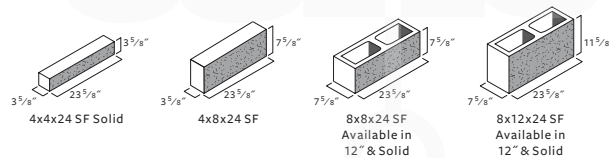

Split Face Shape Chart

Regulars

ALL AVAILABLE IN SASH & PIER CONFIGURATIONS

Corners

Specials

Scored

3/8" SCORE

Solids

Oversized

Sills

PLEASE CONTACT YOUR LOCAL SALES REPRESENTATIVE TO LEARN ABOUT DIFFERENT SILL ANGLES

Insulated

Legend

- SF Split Face
- H Half Length
- HH Half Height
- KO/BB Knockout Bond Beam
- SB/BB Solid Bottom Bond Beam
- S Scored