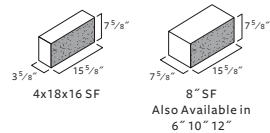

Split Face Shape Chart

Regulars

ALL AVAILABLE IN SASH & PIER CONFIGURATIONS

Corners

Specials

Scored

3/8" SCORE

Solids

Oversized

Sills

PLEASE CONTACT YOUR LOCAL SALES REPRESENTATIVE TO LEARN ABOUT DIFFERENT SILL ANGLES

Insulated

Legend

- SF Split Face
- H Half Length
- HH Half Height
- KO/BB Knockout Bond Beam
- SB/BB Solid Bottom Bond Beam
- S Scored