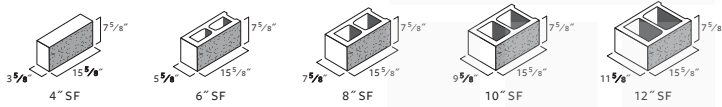

Split Face Shape Chart

Regulars

ALL AVAILABLE IN SASH & PIER CONFIGURATIONS

Corners

Specials

Scored

3/8" SCORE

Solids

Oversized

Sills

PLEASE CONTACT YOUR LOCAL SALES REPRESENTATIVE TO LEARN ABOUT DIFFERENT SILL ANGLES

Insulated

Legend

- SF Split Face
- H Half Length
- HH Half Height
- KO/BB Knockout Bond Beam
- SB/BB Solid Bottom Bond Beam
- S Scored