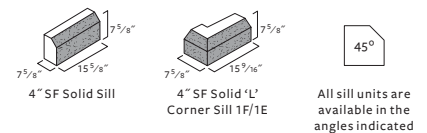

Split Face Shape Chart

Regulars

ALL AVAILABLE IN SASH & PIER CONFIGURATIONS

Corners

Specials

Scored

3/8" SCORE

Solids

Oversized

Sills

PLEASE CONTACT YOUR LOCAL SALES REPRESENTATIVE TO LEARN ABOUT DIFFERENT SILL ANGLES

Insulated

Legend

- SF Split Face
- H Half Length
- HH Half Height
- KO/BB Knockout Bond Beam
- SB/BB Solid Bottom Bond Beam
- S Scored