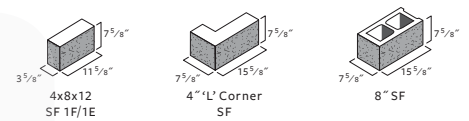

Split Face Shape Chart

Regulars

ALL AVAILABLE IN SASH & PIER CONFIGURATIONS

Corners

Specials

Scored

3/8" SCORE

Solids

Oversized

Sills

PLEASE CONTACT YOUR LOCAL SALES REPRESENTATIVE TO LEARN ABOUT DIFFERENT SILL ANGLES

Insulated

Legend

- SF Split Face
- H Half Length
- HH Half Height
- KO/BB Knockout Bond Beam
- SB/BB Solid Bottom Bond Beam
- S Scored