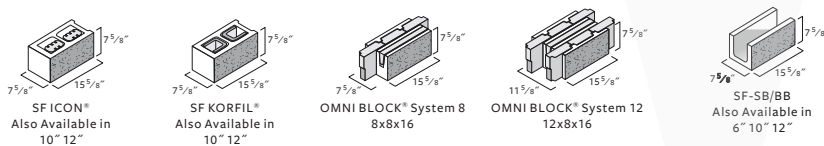

Oversized

Sills

PLEASE CONTACT YOUR LOCAL SALES REPRESENTATIVE TO LEARN ABOUT DIFFERENT SILL ANGLES

Insulated

Legend

- SF Split Face
- H Half Length
- HH Half Height
- KO/BB Knockout Bond Beam
- SB/BB Solid Bottom Bond Beam
- S Scored