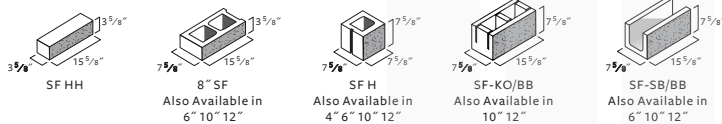

Split Face Shape Chart

Regulars

ALL AVAILABLE IN SASH & PIER CONFIGURATIONS

Corners

Specials

Scored

3/8" SCORE

Solids

Oversized

Sills

PLEASE CONTACT YOUR LOCAL SALES REPRESENTATIVE TO LEARN ABOUT DIFFERENT SILL ANGLES

Insulated

Legend

- SF Split Face
- H Half Length
- HH Half Height
- KO/BB Knockout Bond Beam
- SB/BB Solid Bottom Bond Beam
- S Scored