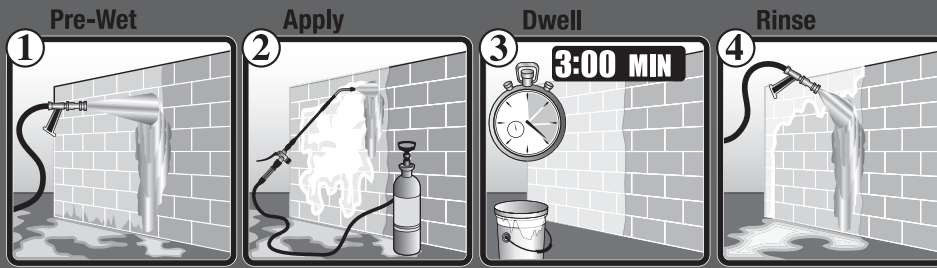

ATTENTION!

These block are made with natural aggregates and are sold as is. They have passed inspection and meet the specifications required. Usage of this product constitutes acceptance. If you have any questions regarding this product, please contact the manufacturer immediately.

WARNING: DO NOT CLEAN BLOCK WITH MURIATIC ACID!
Use a cleaner and weatherproofer made specifically for this block
and follow the manufacturer's recommendations!

MAINTENANCE

GRAFFITI REMOVER

from

Spectra GLAZE

by Westbrook Concrete Block

For more information regarding cleaning and sealing instructions
please call

860.399.6201

www.westbrookblock.com